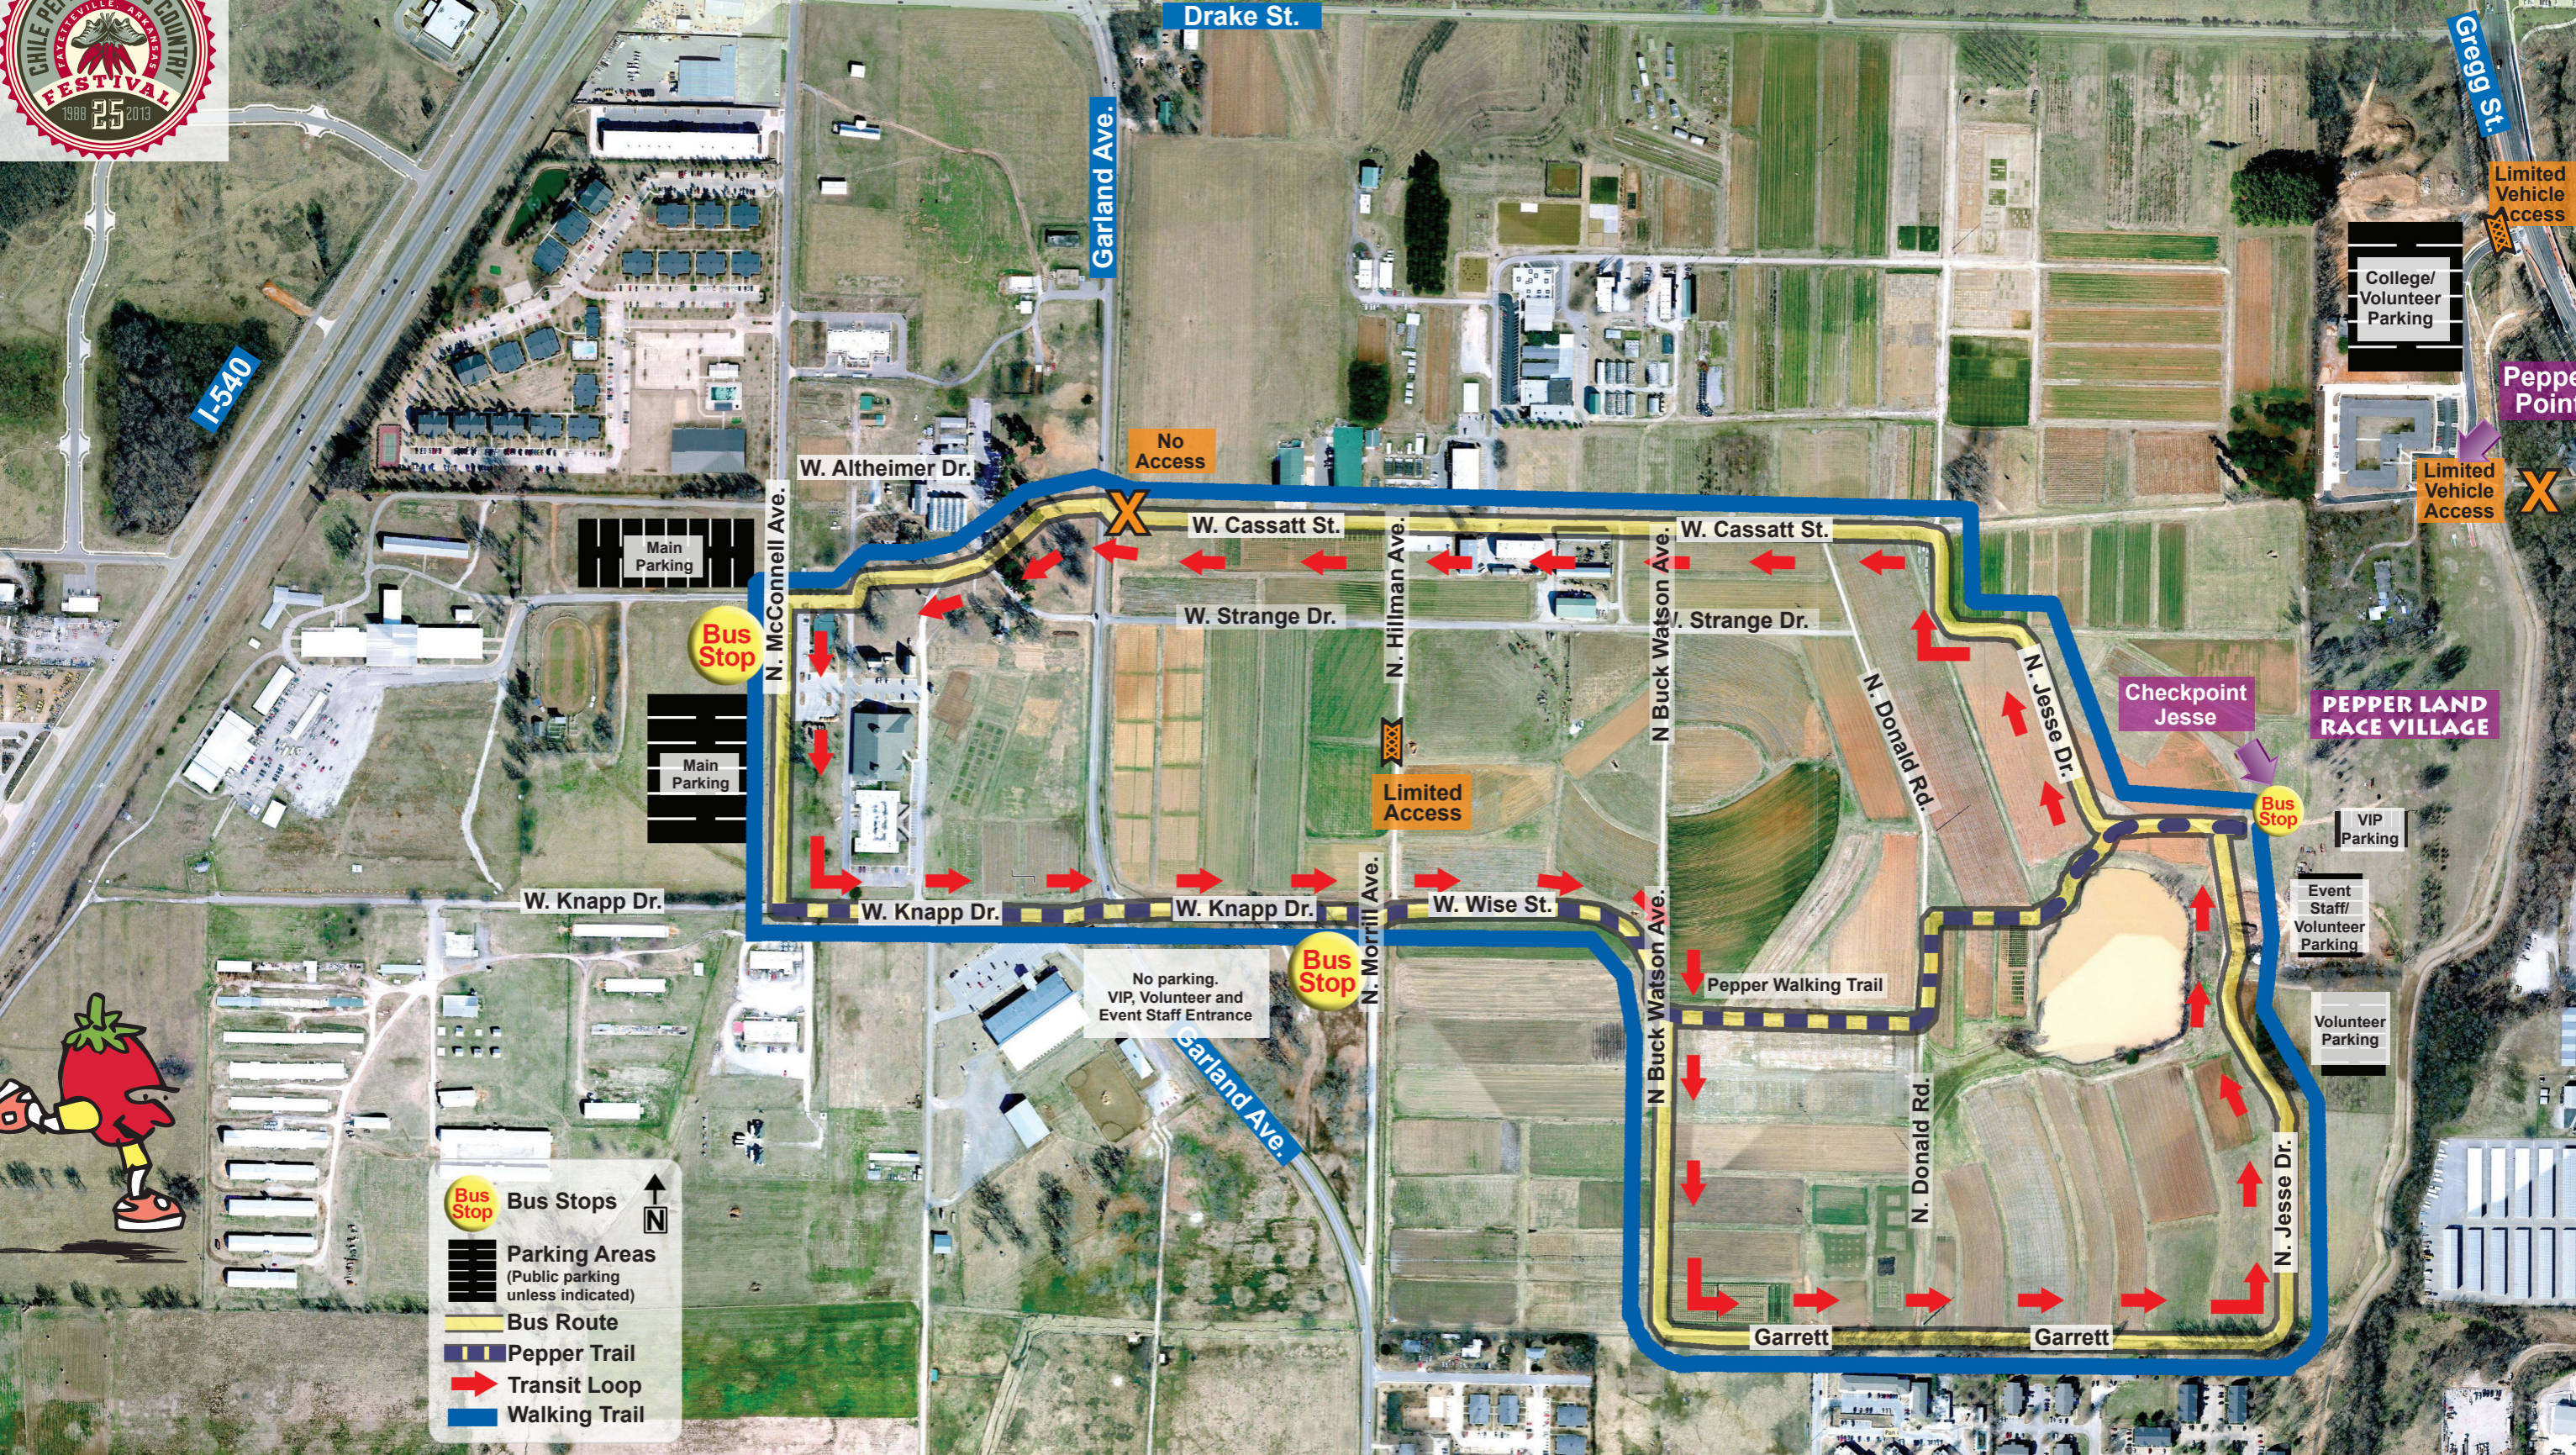

- Bus Stops
- Parking Areas (Public parking unless indicated)
- Bus Route
- Pepper Trail
- Transit Loop
- Walking Trail

I-540

Drake St.

Garland Ave.

Gregg St.

W. Alzheimer Dr.

No Access

W. Cassatt St.

Limited Vehicle Access

College/Volunteer Parking

Pepper Point

Limited Vehicle Access

Main Parking

Bus Stop

N. McConnell Ave.

W. Strange Dr.

N. Hillman Ave.

N. Buck Watson Ave.

W. Strange Dr.

Checkpoint Jesse

PEPPER LAND RACE VILLAGE

VIP Parking

Event Staff/Volunteer Parking

Volunteer Parking

N. Buck Watson Ave.

Pepper Walking Trail

N. Donald Rd.

N. Jesse Dr.

Garrett

Garrett

N. Jesse Dr.